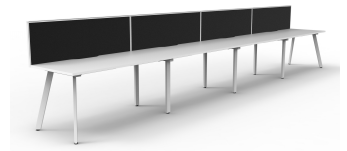

## PRODUCT DESCRIPTION

Four Person Workstation Single Sided Workstation

Fixed height workstation

45 degree Splayed Leg 60mm x 30mm

Powdercoated under frame

Adjustable leveling Feet

EO Rated 25mm Thick top with 410mm x 50mm D Scallop cut out to rear

## DIMENSIONS

Fixed Desk Height 730mm

Overall height with Screen 1200 mm H

### Worktop Sizes

1200 x 750mm

1500 x 750mm

1800 x 750mm

### Overall Size

4800mm W x 780mm D x 730/1200mm H

6000mm W x 780mm D x 730/1200mm H

7200mm W x 780mm D x 730/1200mm H

Natural Oak Top  
Black Satin Frame

Natural Oak Top  
White Satin Frame

Natural White Top  
Black Satin Frame