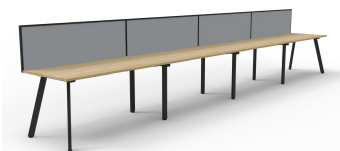

## PRODUCT DESCRIPTION

Four Person Workstation Single Sided Workstation

Fixed height workstation

45 degree Splayed Leg 60mm x 30mm

Powdercoated under frame

Adjustable leveling Feet

EO Rated 25mm Thick top with 410mm x 50mm D Scallop cut out to rear

## DIMENSIONS

Fixed Desk Height 730mm

Overall height with Screen 1200 mm H

### Worktop Sizes

1200 x 750mm

1500 x 750mm

1800 x 750mm

### Overall Size

4800mm W x 780mm D x 730/1200mm H

6000mm W x 780mm D x 730/1200mm H

7200mm W x 780mm D x 730/1200mm H

Natural Oak Top  
Black Satin Frame

Natural Oak Top  
White Satin Frame

Natural White Top  
Black Satin Frame