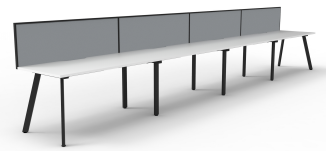

## PRODUCT DESCRIPTION

Four Person Workstation Single Sided Workstation

Fixed height workstation

45 degree Splayed Leg 60mm x 30mm

Powdercoated under frame

Adjustable leveling Feet

EO Rated 25mm Thick top with 410mm x 50mm D Scallop cut out to rear

## DIMENSIONS

Fixed Desk Height 730mm

Overall height with Screen 1200 mm H

### Worktop Sizes

1200 x 750mm

1500 x 750mm

1800 x 750mm

### Overall Size

4800mm W x 780mm D x 730/1200mm H

6000mm W x 780mm D x 730/1200mm H

7200mm W x 780mm D x 730/1200mm H

Natural Oak Top  
Black Satin Frame

Natural Oak Top  
White Satin Frame

Natural White Top  
Black Satin Frame